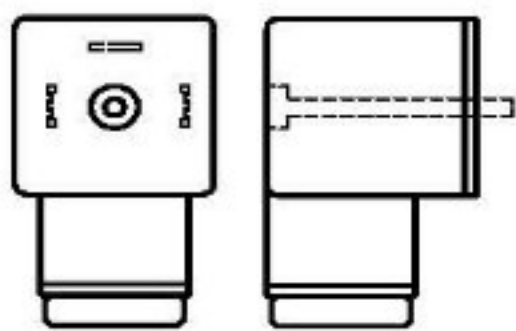

# Stecker

**Weather-Pack® Connector**  
Mating Connector  
Delphi - 12015792

**Deutsch DT04-2P Connector**  
Mating Connector  
Deutsch - DT06-2S

**Metri-Pack® 150 Connector**  
Mating Connector  
Delphi - 12052641