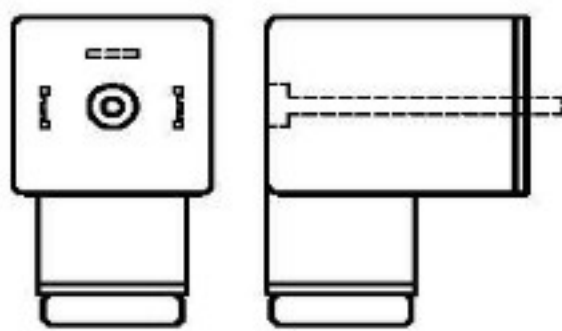

Rectified DIN

PART# 20828
For ISO 4400/Din 43650
(PG9 CABLE GLAND)