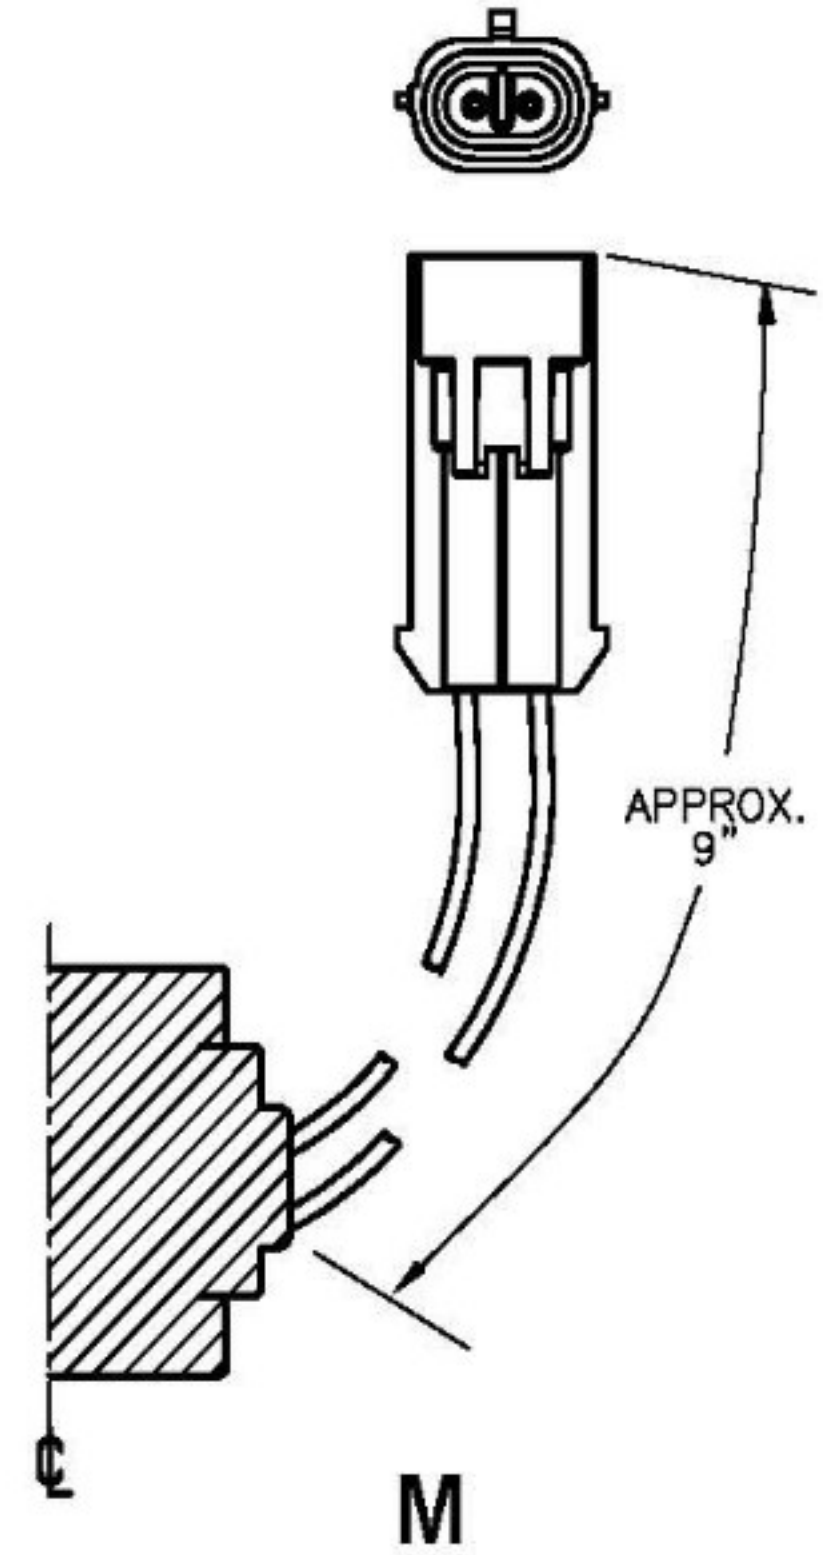

Metri-Pack® 150 Connector
Mating Connector
Delphi - 12052641

Standard DIN

PART# 20956
For ISO 4400/Din 43650
(PG9 CABLE GLAND)

Rectified DIN

PART# 20828
For ISO 4400/Din 43650
(PG9 CABLE GLAND)

1/2" Conduit Connector

PART# 21048 - STANDARD
PART# 21049 - RECTIFIED
For ISO 4400/Din 43650