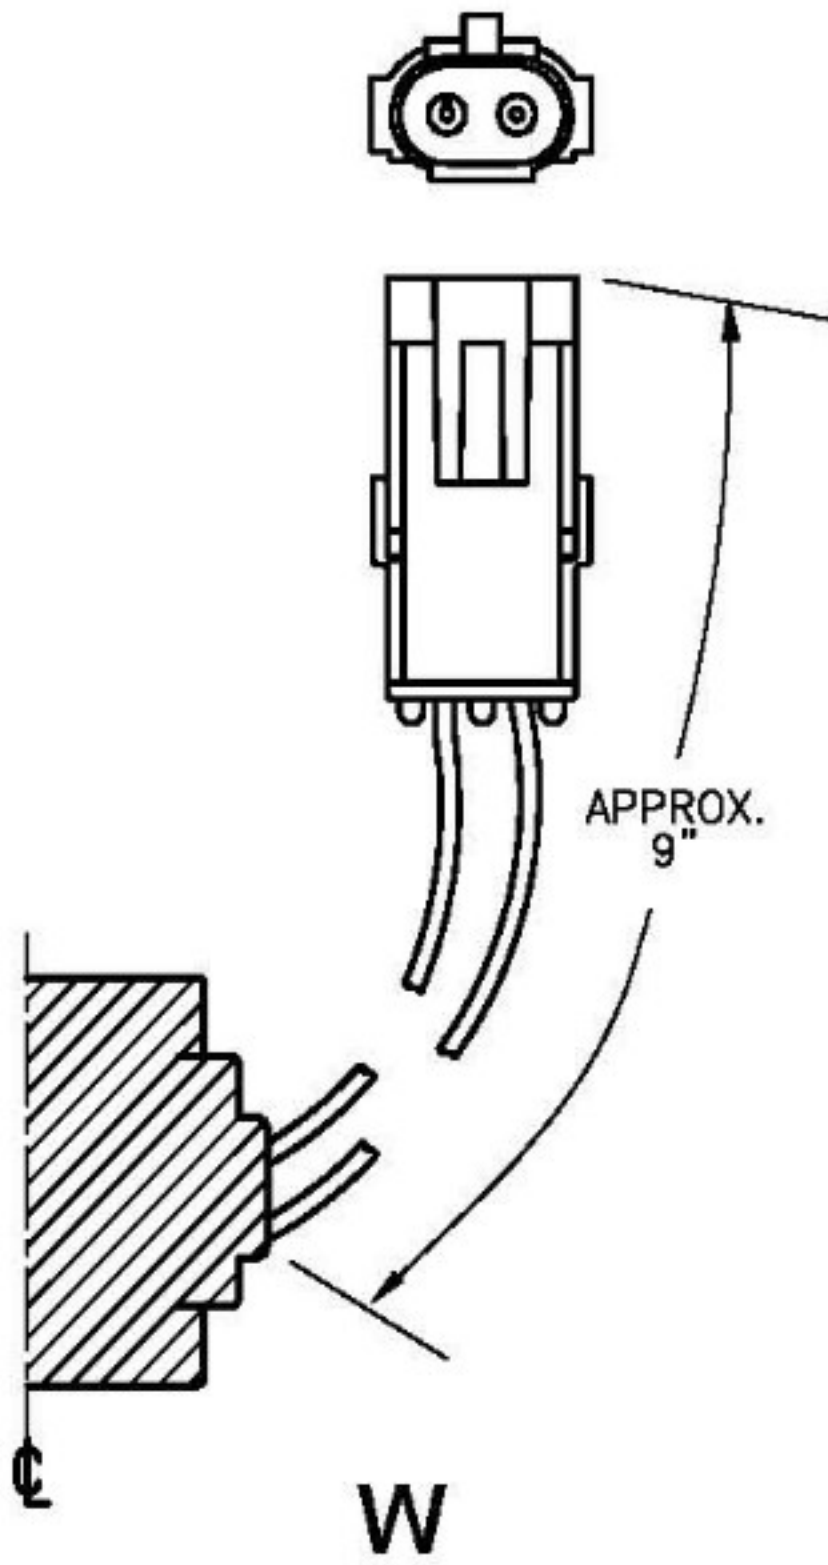

Stecker

Weather-Pack® Connector
Mating Connector
Delphi - 12015792