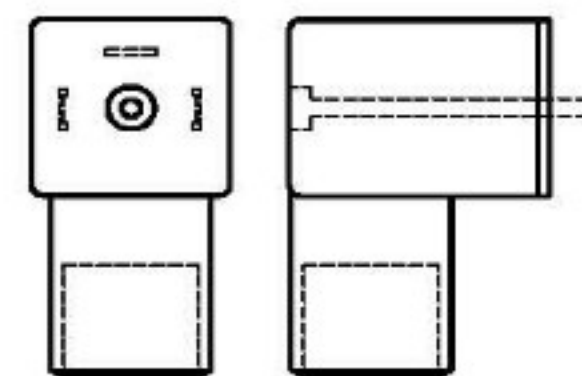

1/2" Conduit Connector

PART# 21048 - STANDARD
PART# 21049 - RECTIFIED
For ISO 4400/Din 43650